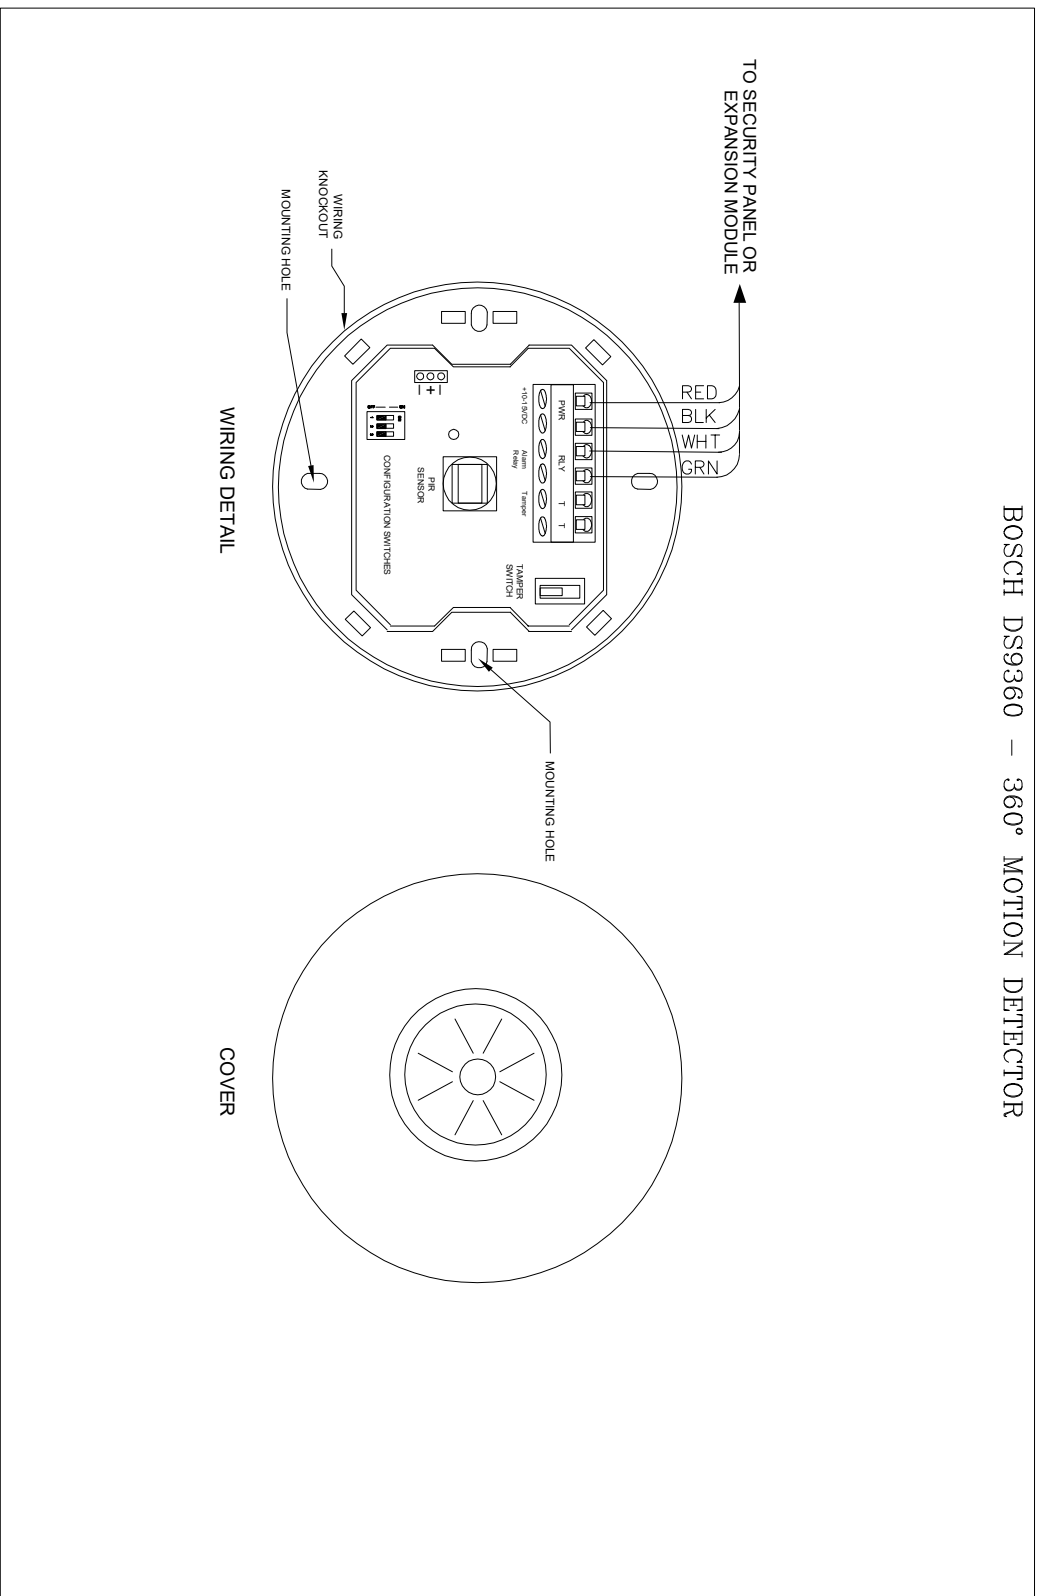

BOSCH DS9360 – 360° MOTION DETECTOR

WIRING DETAIL

COVER

		<b>FACILITY PLANNING DEPT.</b> Asset Management Program	
DRAWN BY: ADH DATE: 04/20/19		SCALE: no scale DWG. NO.: 28 31 00-6	
CHECKED: JAVT		SHEET 1 of 1	
PROJECT: ELECTRONIC SAFETY AND SECURITY		REV: 0	