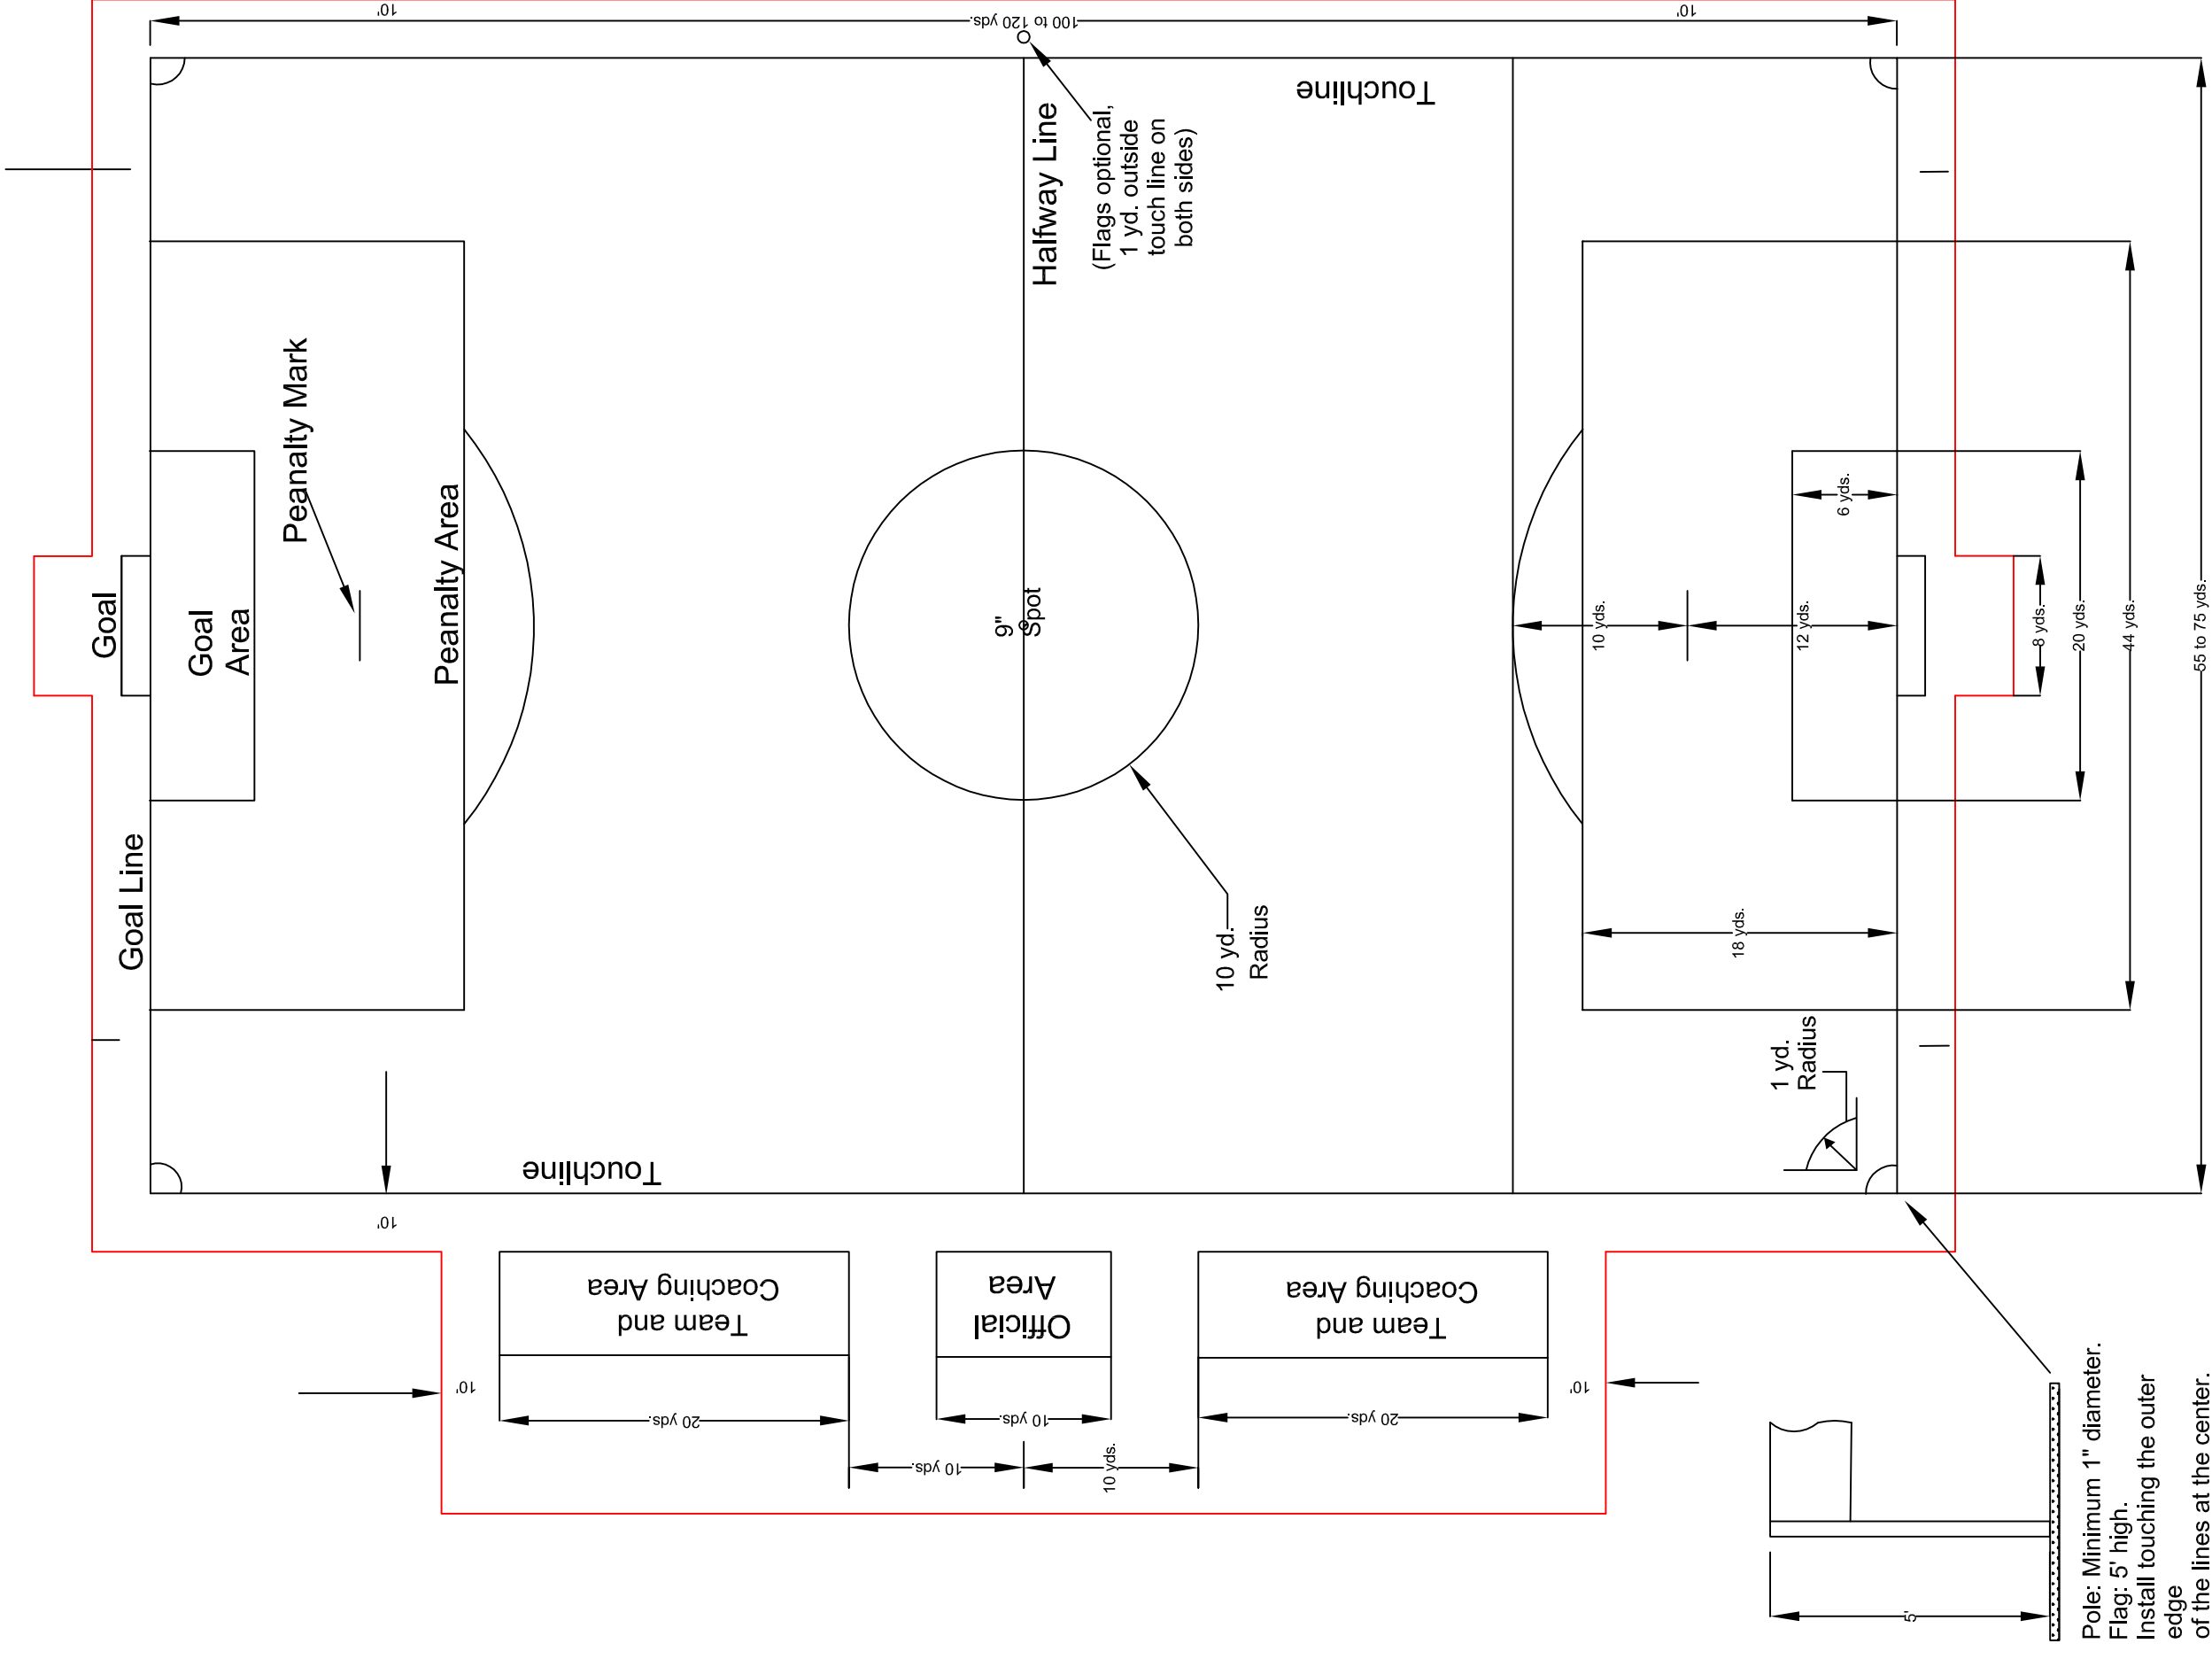

# SOCCER

HASH MARK (optional)  
 (1 yd. in length beyond goal line;  
 11 yds. from touch line;  
 located at each corner of field)

DENVER PUBLIC SCHOOLS DESIGN AND CONSTRUCTION STANDARDS THIS STANDARD IS FOR REFERENCE ONLY	
	DRAWING NAME: SOCCER
	Revised: 9-30-09 DRAWING #: 00800-17

Pole: Minimum 1" diameter.  
 Flag: 5' high.  
 Install touching the outer  
 edge  
 of the lines at the center.